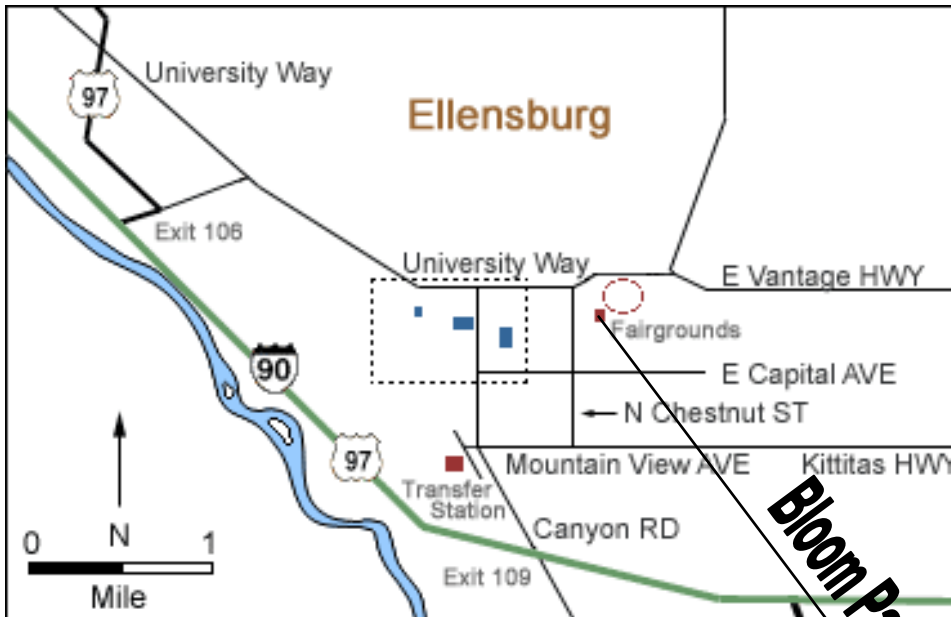

Eastside Round-up

Driving Directions

Saturday May 9th, 2009

Ellensburg, Washington

Bloom Pavilion on Kittitas County Fairgrounds at Chestnut & 5th Ave.

Sponsored by the

Rodeo City Equestrians

Sanctioned by WLRCA

To make overnight reservations for camping and stalls:

Call (509) 962-7639

Office hours

8:00 am to 5:00 pm
Monday through Friday

Map of site and other info:

<http://www.co.kittitas.wa.us/kvec/>